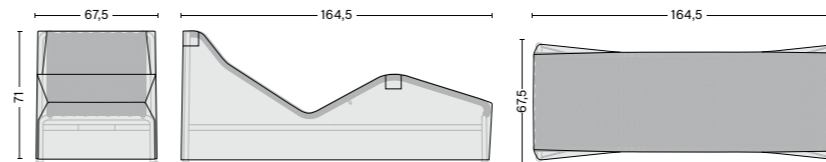

Black

DIMENSIONS

FOR DINING ARMCHAIR
Width 63 cm
Depth 67 cm
Height 80 cm

FOR DINING BENCH WITH ARMREST
Width 128,5 cm
Depth 80 cm
Height 69 cm

FOR CHAISE LONGUE
Width 67,5 cm
Depth 164,5 cm
Height 67,5 cm