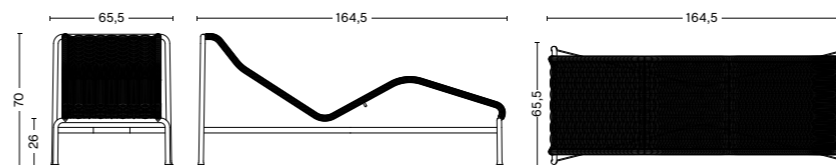

GLIDER

Plastic glider

PALISSADE CORD DINING BENCH WITH ARMREST
 Width 128 cm
 Depth 70 cm
 Height 80 cm
 Seat height 45 cm
 Seat depth 44 cm

PALISSADE CORD LOUNGE SOFA
 Width 139 cm
 Depth 88 cm
 Height 70 cm
 Seat height 38 cm
 Seat depth 49 cm

COLOUR & FINISH

Please note that the colours are indicative

Olive

Sky grey

Anthracite

Iron Red

Cream white

PALISSADE CORD CHAISE LONGUE
 Width 65,5 cm
 Depth 164,5 cm
 Height 70 cm
 Seat height 25,5 cm