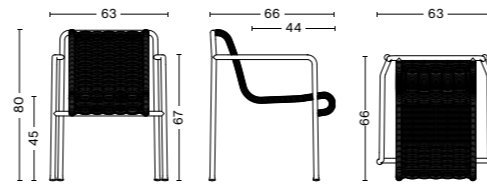

Palissade Cord Dining Armchair | Sky grey

DIMENSIONS

PALISSADE CORD DINING ARMCHAIR
 Width 63 cm
 Depth 66 cm
 Height 80 cm
 Seat height 45 cm
 Seat depth 44 cm

PALISSADE CORD LOUNGE CHAIR LOW
 Width 73 cm
 Depth 81 cm
 Height 70 cm
 Seat height 38 cm
 Seat depth 49 cm