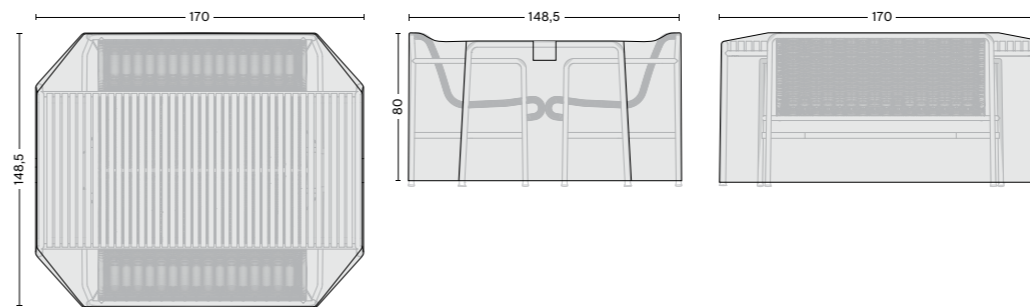

Black

DIMENSIONS

FOR DINING ARMCHAIR
Width 63 cm
Depth 67 cm
Height 80 cm

FOR DINING BENCH WITH ARMREST
Width 128,5 cm
Depth 80 cm
Height 69 cm

FOR CHAISE LONGUE
Width 67,5 cm
Depth 164,5 cm
Height 67,5 cm