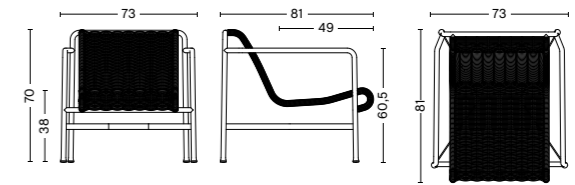

Palissade Cord Dining Armchair | Sky grey

DIMENSIONS

PALISSADE CORD DINING ARMCHAIR
 Width 63 cm
 Depth 66 cm
 Height 80 cm
 Seat height 45 cm
 Seat depth 44 cm

PALISSADE CORD LOUNGE CHAIR LOW
 Width 73 cm
 Depth 81 cm
 Height 70 cm
 Seat height 38 cm
 Seat depth 49 cm