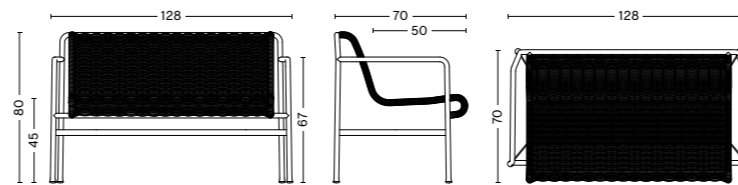

Palissade Cord Dining Armchair | Sky grey

DIMENSIONS

PALISSADE CORD DINING ARMCHAIR
 Width 63 cm
 Depth 66 cm
 Height 80 cm
 Seat height 45 cm
 Seat depth 44 cm

PALISSADE CORD LOUNGE CHAIR LOW
 Width 73 cm
 Depth 81 cm
 Height 70 cm
 Seat height 38 cm
 Seat depth 49 cm

GLIDER

Plastic glider

PALISSADE CORD DINING BENCH WITH ARMREST
 Width 128 cm
 Depth 70 cm
 Height 80 cm
 Seat height 45 cm
 Seat depth 44 cm

PALISSADE CORD LOUNGE SOFA
 Width 139 cm
 Depth 88 cm
 Height 70 cm
 Seat height 38 cm
 Seat depth 49 cm