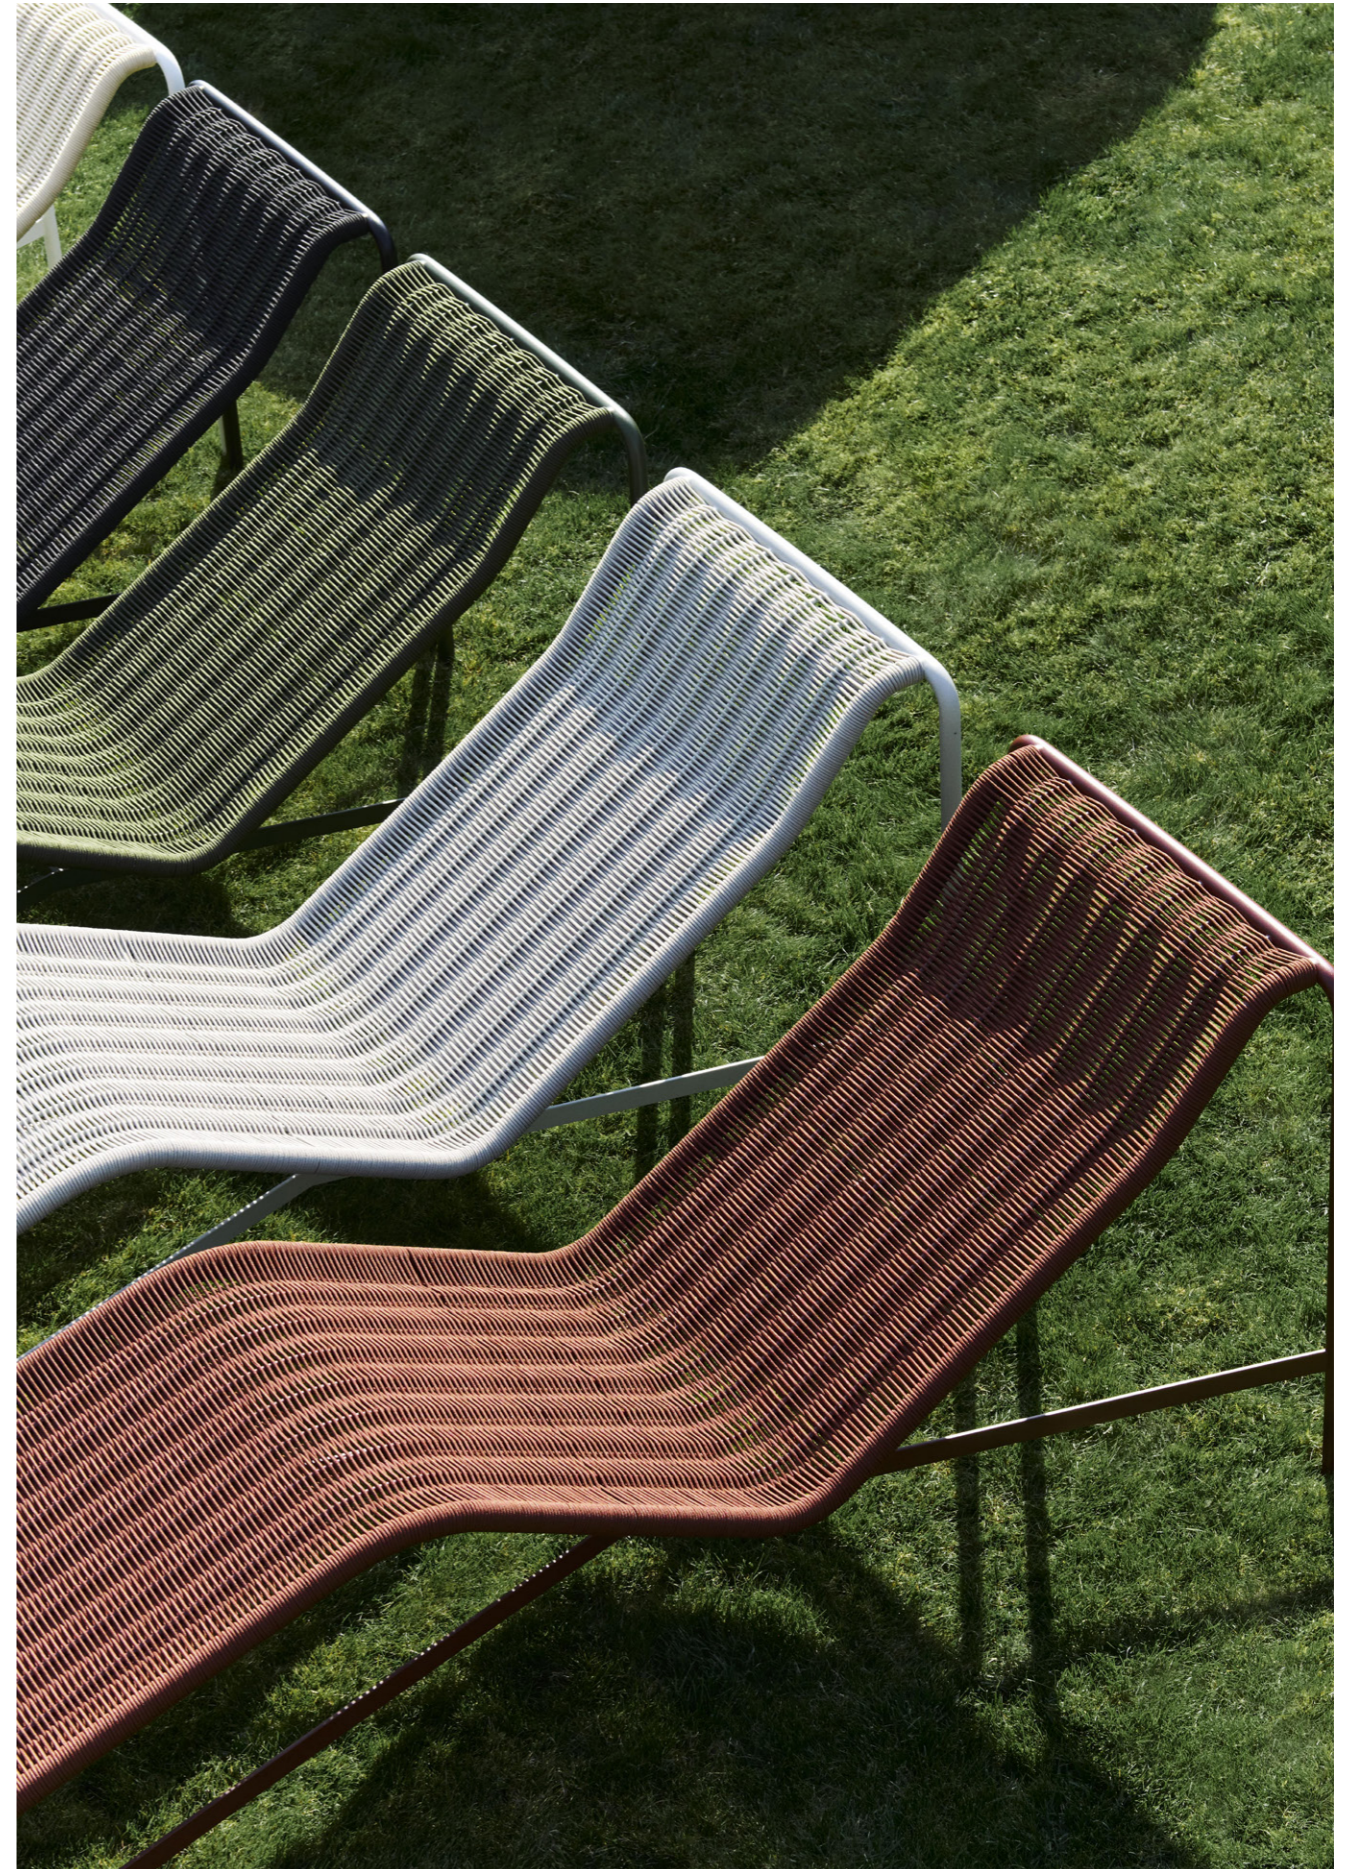

Palissade Cord Dining Armchair | Cream white
Palissade Cord Dining Bench | Cream white