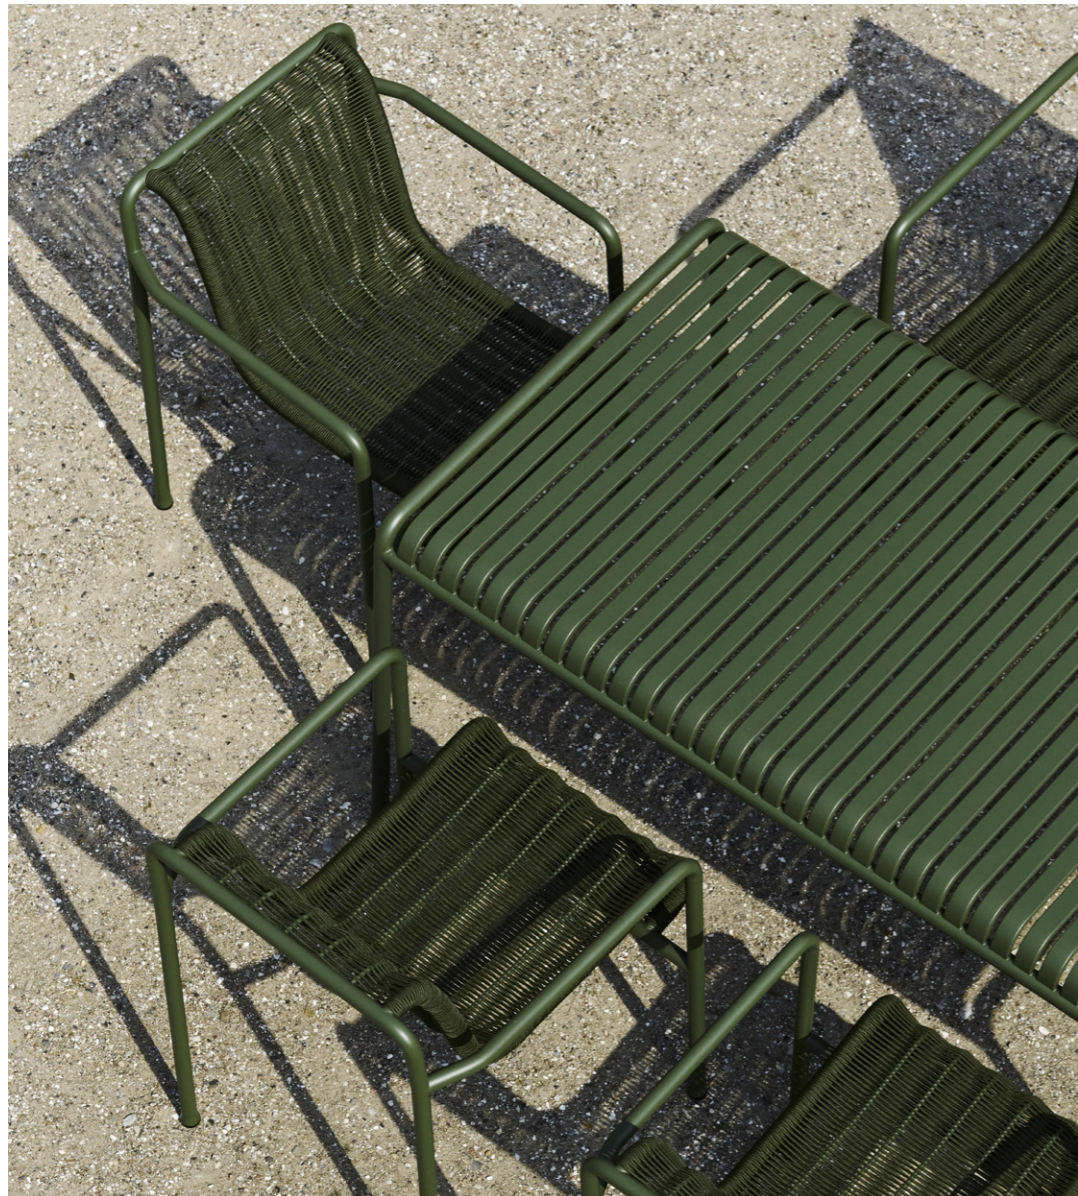

PALISSADE CORD COLLECTION

HIGHLIGHTS

- Part of the Palissade Collection comprising dining chairs, lounge chairs, benches, and chaise longue
- Retaining the same design language as the original Palissade, the Cord variants feature a comfortable woven seat that creates a softer expression
- Designed in colour and form to integrate effortlessly into a natural landscape
- Recycled polyester cord matching the existing Palissade powder coated colours is handwoven onto the steel frame
- The steel frame features a weatherproof outdoor powder coating
- The chairs and benches both pair well with the Palissade Table as well as other HAY outdoor furniture.
- Palissade Cover available for all Palissade Cord Furniture
- Suitable for a wide variety of outdoor environments

PALISSADE CORD COLLECTION DESIGN BY RONAN & ERWAN BOUROULLEC

The Palissade Cord collection brings a softer expression to Ronan and Erwan Bouroullec's iconic Palissade outdoor range of furniture. Retaining the same design language as the original Palissade, recycled polyester cord is handwoven onto a powder coated steel frame, giving this series a more relaxed appearance. Comprising a dining armchair, dining bench, lounge chair, lounge sofa, and chaise longue in colours matching the existing Palissade variants, this collection is conducive for relaxing, eating, and socialising in a wide range of outside spaces.

Palissade Cord Chaise Longue Family

Palissade Cord Dining Armchair | Olive

Palissade Cord Dining Armchair | Olive
Palissade Cord Dining Bench | Olive

Palissade Cord Dining Armchair Family

Palissade Cord Lounge Chair Low | Sky grey