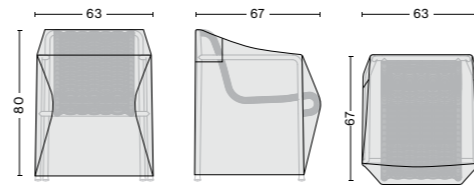

Black

DIMENSIONS

FOR DINING ARMCHAIR
Width 63 cm
Depth 67 cm
Height 80 cm

FOR DINING BENCH WITH ARMREST
Width 128,5 cm
Depth 80 cm
Height 69 cm

FOR CHAISE LONGUE
Width 67,5 cm
Depth 164,5 cm
Height 67,5 cm