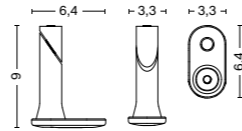

FOR CHAISE LONGUE
Width 49,5 cm
Depth 195 cm
Height 1 cm

HEADREST CUSHION
FOR CHAISE LONGUE
Width 46,5 cm
Diameter 14 cm

FABRIC COLOUR

Please note that the colours are indicative

Anthracite
Texsilk
Uni ColorS
2657

Sky grey
Texsilk
Uni Colors
2649

Olive
Texsilk
Uni Colors
2497

Iron red
Texsilk
Uni Colors
2230

Cream white
Texsilk
Uni Colors
2730

OPTIONS

Incl. fire retardant interliner (UK).

PALISSADE FIXATION BRACKET | SEATING

MATERIALS

FIXATION BRACKET
Powder coated stainless steel with EPDM rubber washer

DIMENSIONS

Width 6,4 cm
Depth 3,3 cm
Height 9 cm

COLOUR & FINISH

Please note that the colours are indicative

Anthracite
powder
coated steel