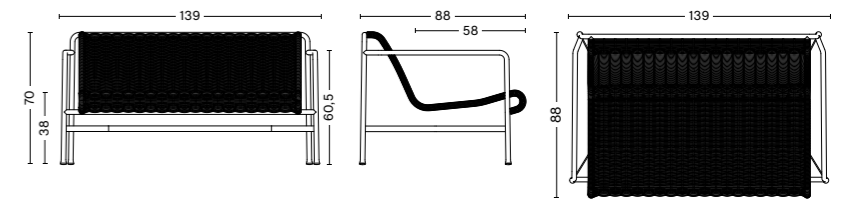

Palissade Cord Dining Armchair | Sky grey

DIMENSIONS

PALISSADE CORD DINING ARMCHAIR
 Width 63 cm
 Depth 66 cm
 Height 80 cm
 Seat height 45 cm
 Seat depth 44 cm

PALISSADE CORD LOUNGE CHAIR LOW
 Width 73 cm
 Depth 81 cm
 Height 70 cm
 Seat height 38 cm
 Seat depth 49 cm

GLIDER

Plastic glider

PALISSADE CORD DINING BENCH WITH ARMREST
 Width 128 cm
 Depth 70 cm
 Height 80 cm
 Seat height 45 cm
 Seat depth 44 cm

PALISSADE CORD LOUNGE SOFA
 Width 139 cm
 Depth 88 cm
 Height 70 cm
 Seat height 38 cm
 Seat depth 49 cm