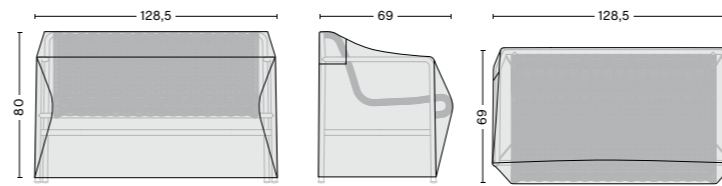

Black

DIMENSIONS

FOR DINING ARMCHAIR
Width 63 cm
Depth 67 cm
Height 80 cm

FOR DINING BENCH WITH ARMREST
Width 128,5 cm
Depth 80 cm
Height 69 cm

FOR CHAISE LONGUE
Width 67,5 cm
Depth 164,5 cm
Height 67,5 cm