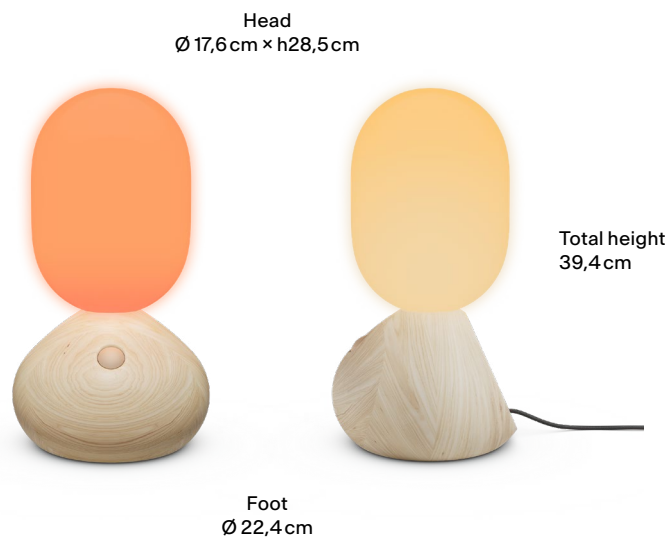

Body

Maße Verpackung (L x B x H)	34cm x 34cm x 46,5cm
Material	Mundgeblasenes Glas Verleimtes Eschen-Massivholz
Oberfläche	Glas: matt / Holz: gebeizt mit transparentem Schutzlack / Taster: gepulvert
Gewicht	2,9kg
Montageart	Freistehend
Nennspannung	220 - 240V
Leistungsaufnahme	14W
Leuchteneffizienz	58lm/W
Länge Anschlussleitung	1,8m
Schutzklasse	II
EU-Konformität	CE

Ja

GRAU App Upgrades möglich

Nein

Energieeffizienz (direkt)

G

GRAU

Sun Home

Sun Home is the light sculpture made of ash wood. Each luminaire is unique. The warm 360 degree ambient light has a particularly broad spectrum and a calming effect on the body and mind. Sun Home's shape is reminiscent of the silhouette of the human bust. For every Sun Home sold, GRAU plants a tree.

Colors

Color	SKU
● Black Wood	SUD1-70
● Sand Wood	SUD1-75

Dimensions

Body

Packaging dimensions (L x W x H)	34 cm × 34 cm × 46,5 cm
Material	Mouthblown glass Glued solid ash wood
Surface	Glas: matt / Wood: stained with transparent protective lacquer / Pushbutton: powder-coated
Weight	2,9 kg
Mounting type	Floor
Rated voltage	220 – 240 V
Power consumption	14 W
Luminaire efficiency	58 lm / W
Length of connection cable	1,8 m
Protection class	II
This Product is CE conform	CE