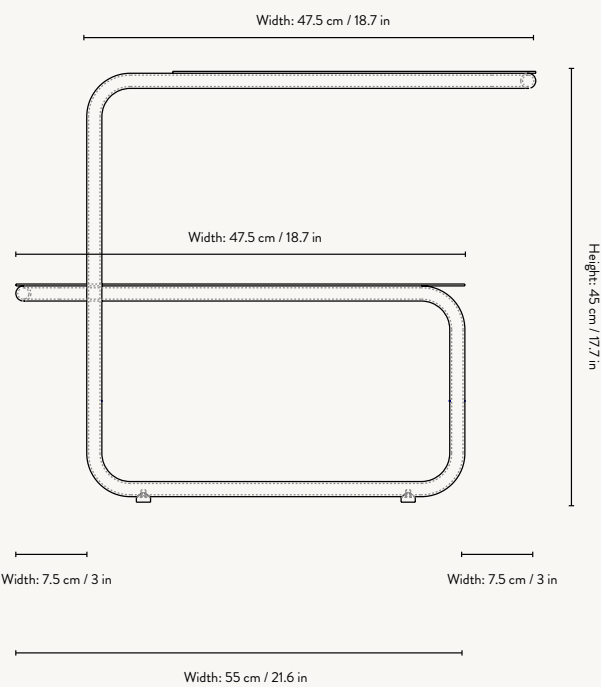

PRODUCT INFO

Product types:	Coffee Table Side Table
Origin:	Italy
Weight:	<u>Level Coffe Table:</u> 15 kg <u>Level Side Table:</u> 7 kg
Material:	Powder coated steel
Dimensions:	<u>Level Coffe Table:</u> H: 40 x W: 79 x D: 60 cm / H: 15.7 x W: 31.1 x D: 23.6 in <u>Level Side Table:</u> H: 45 x W: 55 x D: 35 cm / H: 17.7 x W: 21.7 x D: 13.8 in
Design:	ferm LIVING
Info:	Suitable for outdoor use
Care instructions:	Wipe with a damp cloth

LEVEL COFFEE TABLE

Depth: 60 cm / 23.6 in

Width: 58 cm / 22.8 in

LEVEL SIDE TABLE

1104263807
Cashmere

1104263808
Olive

1104263806
Black

LEVEL SIDE TABLE

Size: H: 45 x W: 55 x D: 35 cm
H: 17.7 x W: 21.7 x D: 13.8 in
Material: Powder coated steel
Care: Wipe with a damp cloth
Info: Suitable for outdoor use.
Registered design
Country: Italy
Net. weight: 7 kg
Packsize: 1

1104267250
Cashmere

1104265436
Black

LEVEL COFFEE TABLE

Size: H: 40 x W: 79 x D: 60 cm
H: 15.7 x W: 31.1 x D: 23.6 in
Material: Powder coated steel
Care: Wipe with a damp cloth
Info: Suitable for outdoor use.
Registered design
Country: Italy
Net. weight: 15 kg
Packsize: 1