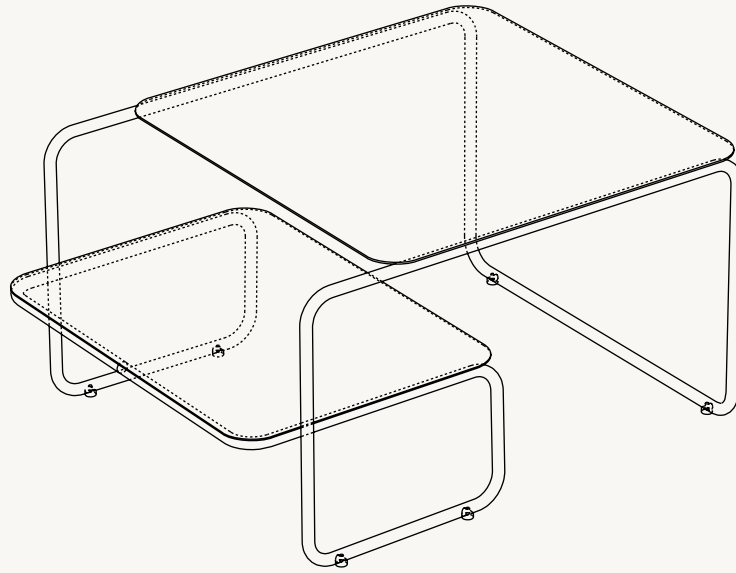

Level Tables

Level Tables

With their intriguing, asymmetrical profile, the Level Tables presents a modern expression based on a solitary geometric form: its frame made from a single continual line. With two levels that offer ample surface space, the table is ideal for extra storage. The Level Tables crafted from powder coated steel, and can be used both indoors and out.

PRODUCT INFO

Product types:	Coffee Table Side Table
Origin:	Italy
Weight:	<u>Level Coffe Table:</u> 15 kg <u>Level Side Table:</u> 7 kg
Material:	Powder coated steel
Dimensions:	<u>Level Coffe Table:</u> H: 40 x W: 79 x D: 60 cm / H: 15.7 x W: 31.1 x D: 23.6 in <u>Level Side Table:</u> H: 45 x W: 55 x D: 35 cm / H: 17.7 x W: 21.7 x D: 13.8 in
Design:	ferm LIVING
Info:	Suitable for outdoor use
Care instructions:	Wipe with a damp cloth

LEVEL COFFEE TABLE

Depth: 60 cm / 23.6 in

Width: 58 cm / 22.8 in

LEVEL SIDE TABLE

1104263807
Cashmere

1104263808
Olive

1104263806
Black

LEVEL SIDE TABLE

1104267250
Cashmere

1104265436
Black

LEVEL COFFEE TABLE

Size: H: 40 x W: 79 x D: 60 cm
H: 15.7 x W: 31.1 x D: 23.6 in
Material: Powder coated steel
Care: Wipe with a damp cloth
Info: Suitable for outdoor use.
Registered design
Country: Italy
Net. weight: 15 kg
Packsize: 1