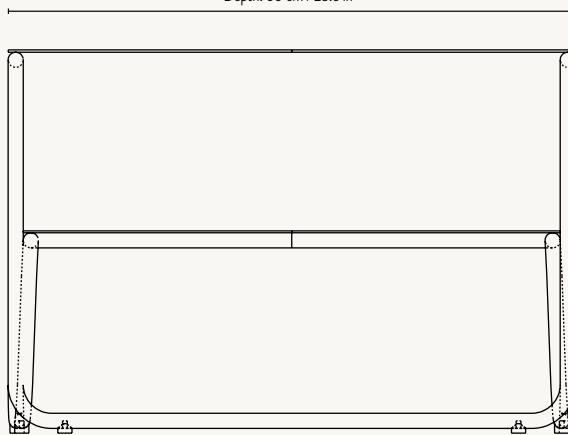

Level Tables

Level Tables

With their intriguing, asymmetrical profile, the Level Tables presents a modern expression based on a solitary geometric form: its frame made from a single continual line. With two levels that offer ample surface space, the table is ideal for extra storage. The Level Tables crafted from powder coated steel, and can be used both indoors and out.

PRODUCT INFO

Product types:	Coffee Table Side Table
Origin:	Italy
Weight:	<u>Level Coffe Table:</u> 15 kg <u>Level Side Table:</u> 7 kg
Material:	Powder coated steel
Dimensions:	<u>Level Coffe Table:</u> H: 40 x W: 79 x D: 60 cm / H: 15.7 x W: 31.1 x D: 23.6 in <u>Level Side Table:</u> H: 45 x W: 55 x D: 35 cm / H: 17.7 x W: 21.7 x D: 13.8 in
Design:	ferm LIVING
Info:	Suitable for outdoor use
Care instructions:	Wipe with a damp cloth

LEVEL COFFEE TABLE

Depth: 60 cm / 23.6 in

Width: 58 cm / 22.8 in

LEVEL SIDE TABLE

1104263807
Cashmere

1104263808
Olive

1104263806
Black

LEVEL SIDE TABLE

1104267250
Cashmere

1104265436
Black

LEVEL COFFEE TABLE

Size: H: 40 x W: 79 x D: 60 cm
H: 15.7 x W: 31.1 x D: 23.6 in
Material: Powder coated steel
Care: Wipe with a damp cloth
Info: Suitable for outdoor use.
Registered design
Country: Italy
Net. weight: 15 kg
Packsize: 1