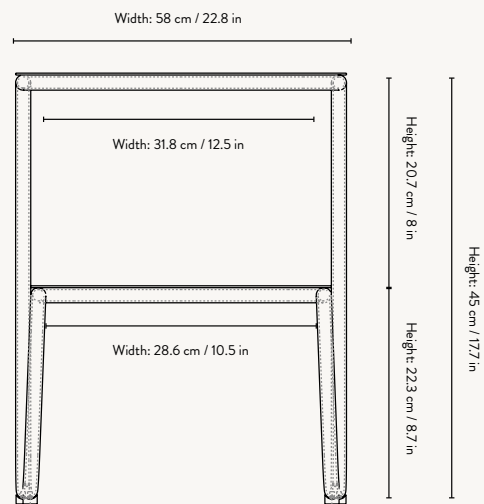

PRODUCT INFO

Product types:	Coffee Table Side Table
Origin:	Italy
Weight:	<u>Level Coffe Table:</u> 15 kg <u>Level Side Table:</u> 7 kg
Material:	Powder coated steel
Dimensions:	<u>Level Coffe Table:</u> H: 40 x W: 79 x D: 60 cm / H: 15.7 x W: 31.1 x D: 23.6 in <u>Level Side Table:</u> H: 45 x W: 55 x D: 35 cm / H: 17.7 x W: 21.7 x D: 13.8 in
Design:	ferm LIVING
Info:	Suitable for outdoor use
Care instructions:	Wipe with a damp cloth

LEVEL COFFEE TABLE

Depth: 60 cm / 23.6 in

Width: 58 cm / 22.8 in

LEVEL SIDE TABLE

1104263807
Cashmere

1104263808
Olive

1104263806
Black

LEVEL SIDE TABLE

Size: H: 45 x W: 55 x D: 35 cm
H: 17.7 x W: 21.7 x D: 13.8 in
Material: Powder coated steel
Care: Wipe with a damp cloth
Info: Suitable for outdoor use.
Registered design
Country: Italy
Net. weight: 7 kg
Packsize: 1

1104267250
Cashmere

1104265436
Black

LEVEL COFFEE TABLE

Size: H: 40 x W: 79 x D: 60 cm
H: 15.7 x W: 31.1 x D: 23.6 in
Material: Powder coated steel
Care: Wipe with a damp cloth
Info: Suitable for outdoor use.
Registered design
Country: Italy
Net. weight: 15 kg
Packsize: 1