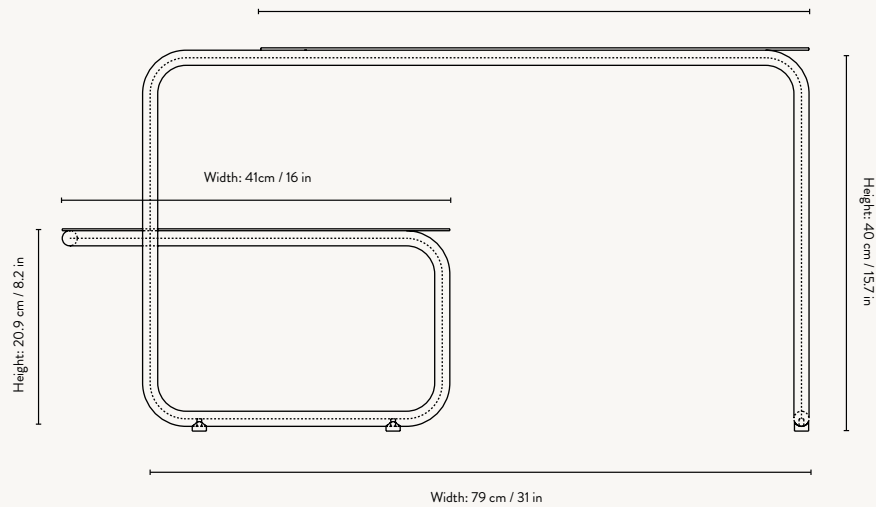

PRODUCT INFO

Product types:	Coffee Table Side Table
Origin:	Italy
Weight:	<u>Level Coffe Table:</u> 15 kg <u>Level Side Table:</u> 7 kg
Material:	Powder coated steel
Dimensions:	<u>Level Coffe Table:</u> H: 40 x W: 79 x D: 60 cm / H: 15.7 x W: 31.1 x D: 23.6 in <u>Level Side Table:</u> H: 45 x W: 55 x D: 35 cm / H: 17.7 x W: 21.7 x D: 13.8 in
Design:	ferm LIVING
Info:	Suitable for outdoor use
Care instructions:	Wipe with a damp cloth

LEVEL COFFEE TABLE

Depth: 60 cm / 23.6 in

Width: 58 cm / 22.8 in

LEVEL SIDE TABLE

1104263807
Cashmere

1104263808
Olive

1104263806
Black

LEVEL SIDE TABLE

Size: H: 45 x W: 55 x D: 35 cm
H: 17.7 x W: 21.7 x D: 13.8 in
Material: Powder coated steel
Care: Wipe with a damp cloth
Info: Suitable for outdoor use.
Registered design
Country: Italy
Net. weight: 7 kg
Packsize: 1

1104267250
Cashmere

1104265436
Black

LEVEL COFFEE TABLE

Size: H: 40 x W: 79 x D: 60 cm
H: 15.7 x W: 31.1 x D: 23.6 in
Material: Powder coated steel
Care: Wipe with a damp cloth
Info: Suitable for outdoor use.
Registered design
Country: Italy
Net. weight: 15 kg
Packsize: 1