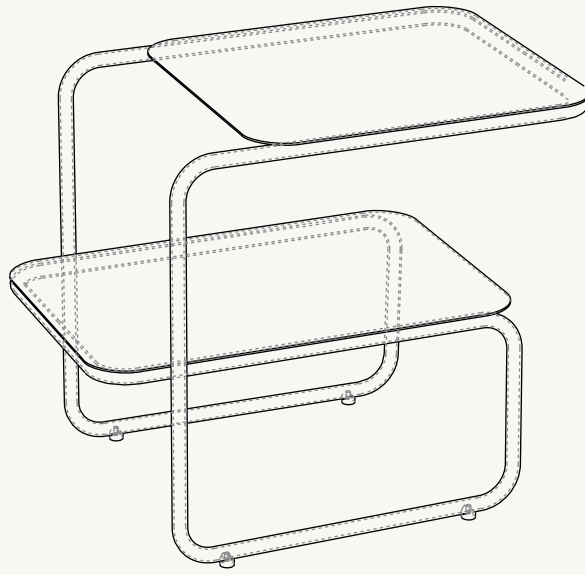

Level Tables

Level Tables

With their intriguing, asymmetrical profile, the Level Tables presents a modern expression based on a solitary geometric form: its frame made from a single continual line. With two levels that offer ample surface space, the table is ideal for extra storage. The Level Tables crafted from powder coated steel, and can be used both indoors and out.

PRODUCT INFO

Product types:	Coffee Table Side Table
Origin:	Italy
Weight:	<u>Level Coffe Table:</u> 15 kg <u>Level Side Table:</u> 7 kg
Material:	Powder coated steel
Dimensions:	<u>Level Coffe Table:</u> H: 40 x W: 79 x D: 60 cm / H: 15.7 x W: 31.1 x D: 23.6 in <u>Level Side Table:</u> H: 45 x W: 55 x D: 35 cm / H: 17.7 x W: 21.7 x D: 13.8 in
Design:	ferm LIVING
Info:	Suitable for outdoor use
Care instructions:	Wipe with a damp cloth

LEVEL COFFEE TABLE

Depth: 60 cm / 23.6 in

Width: 58 cm / 22.8 in

LEVEL SIDE TABLE

1104263807
Cashmere

1104263808
Olive

1104263806
Black

LEVEL SIDE TABLE

1104267250
Cashmere

1104265436
Black

LEVEL COFFEE TABLE

Size: H: 40 x W: 79 x D: 60 cm
H: 15.7 x W: 31.1 x D: 23.6 in
Material: Powder coated steel
Care: Wipe with a damp cloth
Info: Suitable for outdoor use.
Registered design
Country: Italy
Net. weight: 15 kg
Packsize: 1