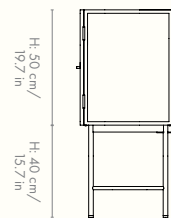

100569693
Cashmere

1104263106
Black

Information

Size: H: 155 x W: 70 x D 32 cm /

H: 61.0 x W: 27.5 x D: 15.7 in

Material: Reeded glass and powder coated steel

Care: Clean with a damp cloth tightly wrung out in clean water. Then polish with a soft, dry cloth

110059693
Cashmere

1104263107
Black

Information

Size: H: 90 x W: 110 x D 40 cm /
H: 35.4 x W: 43.3 x D: 15.7 in

Material: Reeded glass and powder coated steel

Care: Clean with a damp cloth tightly wrung out in clean water. Then polish with a soft, dry cloth

Country of origin: Vietnam

Net weight: 48 kg

Packsize: 1

Measurements

W: 110 cm / 43.3 in

D: 40 cm / 15.7 in

W: 110 cm / 43.3 in

Haze Wall Cabinet

100750693
Cashmere - Reeded glass

1104267632
Oxide Red - Reeded glass

1104263173
Black - Reeded glass

3251
Black - Wired glass

Information

Size: H: 60 x W: 35 x D 15 cm /
H: 23.6 x W: 13.7 x D: 5.9 in

Material: Wired or reeded glass and powder coated iron