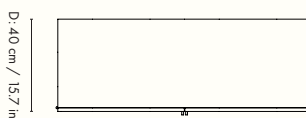

110059693
Cashmere

1104263107
Black

Information

Size: H: 90 x W: 110 x D 40 cm /
H: 35.4 x W: 43.3 x D: 15.7 in

Material: Reeded glass and powder coated steel

Care: Clean with a damp cloth tightly wrung out in clean water. Then polish with a soft, dry cloth

Info: Top and bottom part to be assembled. Manual included. One metal shelf included. Design in collaboration with Says Who. Registered design

Attention: This is a freestanding sideboard, but by using the included safety wall mounting the sideboard can be firmly installed into the wall

Country of origin: Vietnam

Net weight: 48 kg

Packsize: 1

Measurements

W: 110 cm / 43.3 in

D: 40 cm / 15.7 in

W: 110 cm / 43.3 in

Haze Wall Cabinet