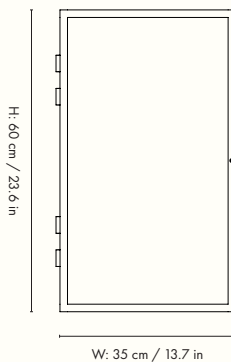

Measurements