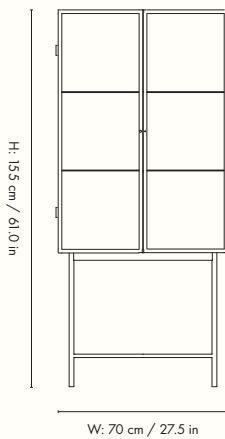

Measurements