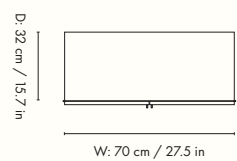

Measurements