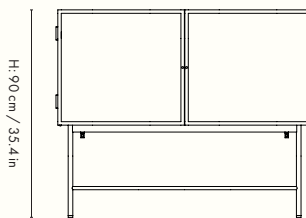

100569693
Cashmere

1104263106
Black

Information

Size: H: 155 x W: 70 x D 32 cm /

H: 61.0 x W: 27.5 x D: 15.7 in

Material: Reeded glass and powder coated steel

Care: Clean with a damp cloth tightly wrung out in clean water. Then polish with a soft, dry cloth

110059693
Cashmere

1104263107
Black

Information

Size: H: 90 x W: 110 x D 40 cm /
H: 35.4 x W: 43.3 x D: 15.7 in

Material: Reeded glass and powder coated steel

Care: Clean with a damp cloth tightly wrung out in clean water. Then polish with a soft, dry cloth

Info: Top and bottom part to be assembled. Manual included. One metal shelf included. Design in collaboration with Says Who. Registered design

Attention: This is a freestanding sideboard, but by using the included safety wall mounting the sideboard can be firmly installed into the wall

Country of origin: Vietnam

Net weight: 48 kg

Packsize: 1

Measurements

W: 110 cm / 43.3 in

D: 40 cm / 15.7 in

W: 110 cm / 43.3 in

Haze Wall Cabinet