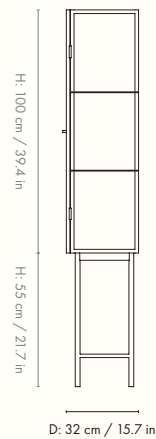

Measurements