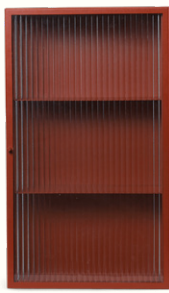

Country of origin: Vietnam

Net weight: 44 kg

Packsize: 1

Measurements

Haze Sideboard

Perfect for concealing clutter in a busy hallway or as an elegant storage solution for a home office, bathroom or dining room, the sleek steel frame of our Haze Sideboard is coated with an elegant cashmere or black colour that blends seamlessly into any interior style. Reeded glass walls and doors continue the sophisticated expression, blurring the cupboard's contents from prying eyes.

Info: Top and bottom part to be assembled. Manual included. One metal shelf included. Design in collaboration with Says Who. Registered design

Attention: This is a freestanding sideboard, but by using the included safety wall mounting the sideboard can be firmly installed into the wall

Profiling the same industrial aesthetic as our standalone Haze Vitrine, the Haze Wall Cabinet is, as its name suggests, a practical wall-mounted cabinet for storing smaller items. Crafted in powder-coated iron and fitted with elegant reeded or wired glass panels and a door, it's the ideal solution for storing glasses in the kitchen or beauty essentials in the bathroom. It also works equally well in a hallway filled with everyday objects such as keys and sunglasses.

100750693
Cashmere - Reeded glass

1104267632
Oxide Red - Reeded glass

1104263173
Black - Reeded glass

3251
Black - Wired glass

Information

Size: H: 60 x W: 35 x D 15 cm /
H: 23.6 x W: 13.7 x D: 5.9 in

Material: Wired or reeded glass and powder coated iron