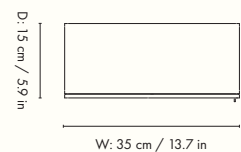

Measurements