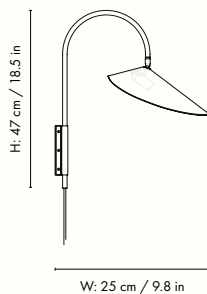

Measurements

Lampshade direction can be adjusted