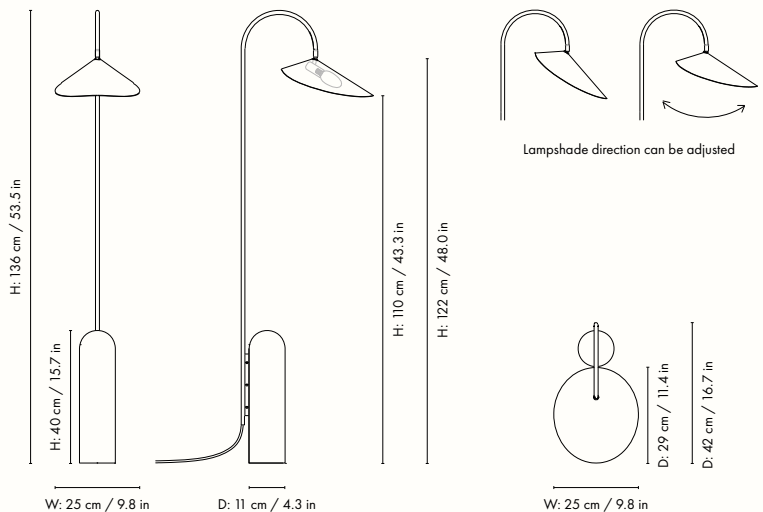

## Information

**Size:** W: 25 x H: 136 x D: 42 cm /  
W: 9.8 x H: 53.5 x D: 16.5 in  
**Material:** Solid black marble base/Solid travertine base. Powder coated iron structure and aluminium lampshade. Electrical components. E14 socket. 2.6 metre fabric cord. Matte off-white inside  
**Care:** Wipe with a damp cloth  
**Voltage:** 220-240V - 50Hz  
**Light source:** E14 max 12 watt LED. Bulb not included  
**Info:** Direction of lampshade can be adjusted. Separate version for US. Registered design  
**Certifications:** CE, UKCA, RoHs. Only approved for EU/NO/CH/SAA/UK (UK plug version for UK)  
**Classification:** IP20, Class II  
**Country of origin:** China  
**Net weight:** 11.7 kg  
**Packsize:** 1

## Measurements

## Information

**Size:** W: 20.5 x H: 50 x D: 34 cm /

W: 8.1 x H: 19.7 x D: 13.4 in

**Material:** Solid black marble base/Solid travertine base. Powder coated iron structure and aluminium lampshade. Electrical components. E14 socket.

## Measurements

Lampshade direction can be adjusted