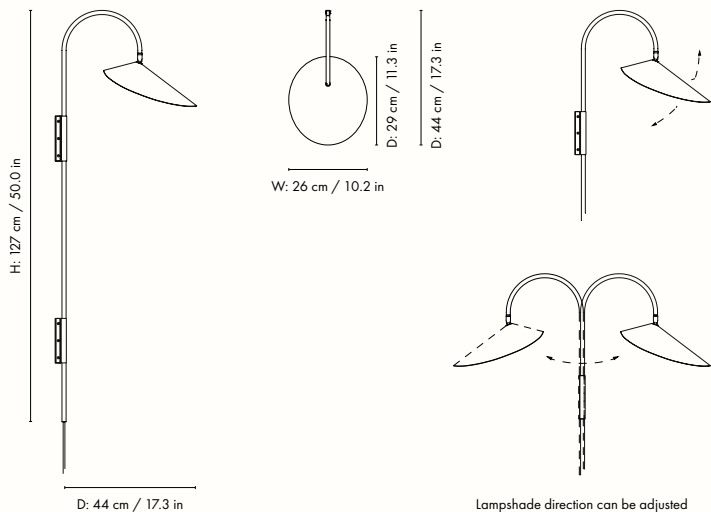

## Information

**Size:** W: 25 x H: 136 x D: 42 cm /  
W: 9.8 x H: 53.5 x D: 16.5 in  
**Material:** Solid black marble base/Solid travertine base. Powder coated iron structure and aluminium lampshade. Electrical components. E14 socket. 2.6 metre fabric cord. Matte off-white inside  
**Care:** Wipe with a damp cloth  
**Voltage:** 220-240V - 50Hz  
**Light source:** E14 max 12 watt LED. Bulb not included  
**Info:** Direction of lampshade can be adjusted. Separate version for US. Registered design  
**Certifications:** CE, UKCA, RoHs. Only approved for EU/NO/CH/SAA/UK (UK plug version for UK)  
**Classification:** IP20, Class II  
**Country of origin:** China  
**Net weight:** 11.7 kg  
**Packsize:** 1

## Information

**Size:** W: 26 x H: 127 x D: 44 cm /

W: 10.2 x H: 50.0 x D: 17.3 in

**Material:** Powder coated iron structure and aluminium lampshade matte Off-white inside.

Electrical components E14 socket 2.6 metre fabric cord with on/off switch

## Measurements

Lampshade direction can be adjusted

## Information

**Size:** W: 26 x H: 47 x D: 44 cm /  
W: 10.2 x H: 18.5 x D: 17.3 in

**Material:** Powder coated iron structure and aluminium lampshade matte off-white inside.  
Electrical components E14 socket 2.6 metre fabric cord with on/off switch