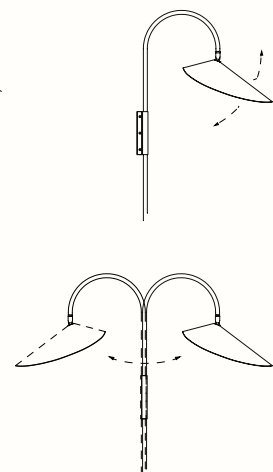

## Measurements

Lampshade direction can be adjusted

## Information

**Size:** W: 26 x H: 47 x D: 44 cm /  
W: 10.2 x H: 18.5 x D: 17.3 in

**Material:** Powder coated iron structure and aluminium lampshade matte off-white inside.  
Electrical components E14 socket 2.6 metre fabric cord with on/off switch

## Information

**Size:** W: 26 x H: 29 x D: 16 cm /

W: 10.2 x H: 11.4 x D: 6.3 in

**Material:** Powder coated aluminium lampshade with stainless steel bracket. E14 socket with 2.6 metre fabric cord. Matte off-white inside