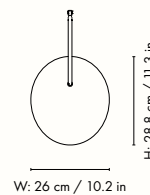

## Information

**Size:** W: 26 x H: 127 x D: 44 cm /

W: 10.2 x H: 50.0 x D: 17.3 in

**Material:** Powder coated iron structure and aluminium lampshade matte Off-white inside.

Electrical components E14 socket 2.6 metre fabric cord with on/off switch

## Information

**Size:** W: 26 x H: 47 x D: 44 cm /  
W: 10.2 x H: 18.5 x D: 17.3 in

**Material:** Powder coated iron structure and aluminium lampshade matte off-white inside.  
Electrical components E14 socket 2.6 metre fabric cord with on/off switch

## Measurements

Lampshade direction can be adjusted

## Information

**Size:** W: 26 x H: 29 x D: 16 cm /

W: 10.2 x H: 11.4 x D: 6.3 in

**Material:** Powder coated aluminium lampshade with stainless steel bracket. E14 socket with 2.6 metre fabric cord. Matte off-white inside