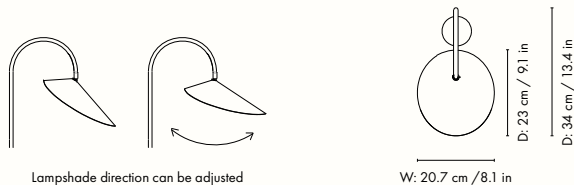

## Information

**Size:** W: 25 x H: 136 x D: 42 cm /  
W: 9.8 x H: 53.5 x D: 16.5 in  
**Material:** Solid black marble base/Solid travertine base. Powder coated iron structure and aluminium lampshade. Electrical components. E14 socket. 2.6 metre fabric cord. Matte off-white inside  
**Care:** Wipe with a damp cloth  
**Voltage:** 220-240V - 50Hz  
**Light source:** E14 max 12 watt LED. Bulb not included  
**Info:** Direction of lampshade can be adjusted. Separate version for US. Registered design  
**Certifications:** CE, UKCA, RoHs. Only approved for EU/NO/CH/SAA/UK (UK plug version for UK)  
**Classification:** IP20, Class II  
**Country of origin:** China  
**Net weight:** 11.7 kg  
**Packsize:** 1

## Information

**Size:** W: 20.5 x H: 50 x D: 34 cm /

W: 8.1 x H: 19.7 x D: 13.4 in

**Material:** Solid black marble base/Solid travertine base. Powder coated iron structure and aluminium lampshade. Electrical components. E14 socket.

## Measurements

## Information

**Size:** W: 26 x H: 127 x D: 44 cm /

W: 10.2 x H: 50.0 x D: 17.3 in

**Material:** Powder coated iron structure and aluminium lampshade matte Off-white inside.

Electrical components E14 socket 2.6 metre fabric cord with on/off switch