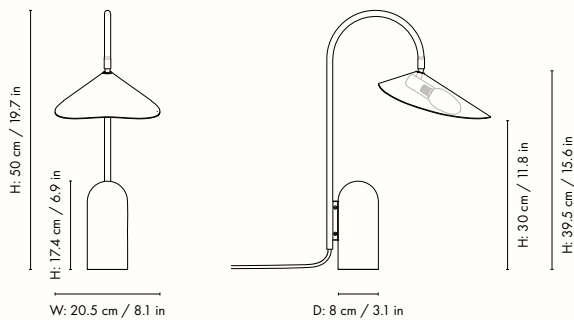

## Information

**Size:** W: 25 x H: 136 x D: 42 cm /  
W: 9.8 x H: 53.5 x D: 16.5 in  
**Material:** Solid black marble base/Solid travertine base. Powder coated iron structure and aluminium lampshade. Electrical components. E14 socket. 2.6 metre fabric cord. Matte off-white inside  
**Care:** Wipe with a damp cloth  
**Voltage:** 220-240V - 50Hz  
**Light source:** E14 max 12 watt LED. Bulb not included  
**Info:** Direction of lampshade can be adjusted. Separate version for US. Registered design  
**Certifications:** CE, UKCA, RoHs. Only approved for EU/NO/CH/SAA/UK (UK plug version for UK)  
**Classification:** IP20, Class II  
**Country of origin:** China  
**Net weight:** 11.7 kg  
**Packsize:** 1

## Information

**Size:** W: 20.5 x H: 50 x D: 34 cm /

W: 8.1 x H: 19.7 x D: 13.4 in

**Material:** Solid black marble base/Solid travertine base. Powder coated iron structure and aluminium lampshade. Electrical components. E14 socket.

## Measurements

## Information

**Size:** W: 26 x H: 127 x D: 44 cm /

W: 10.2 x H: 50.0 x D: 17.3 in

**Material:** Powder coated iron structure and aluminium lampshade matte Off-white inside.

Electrical components E14 socket 2.6 metre fabric cord with on/off switch